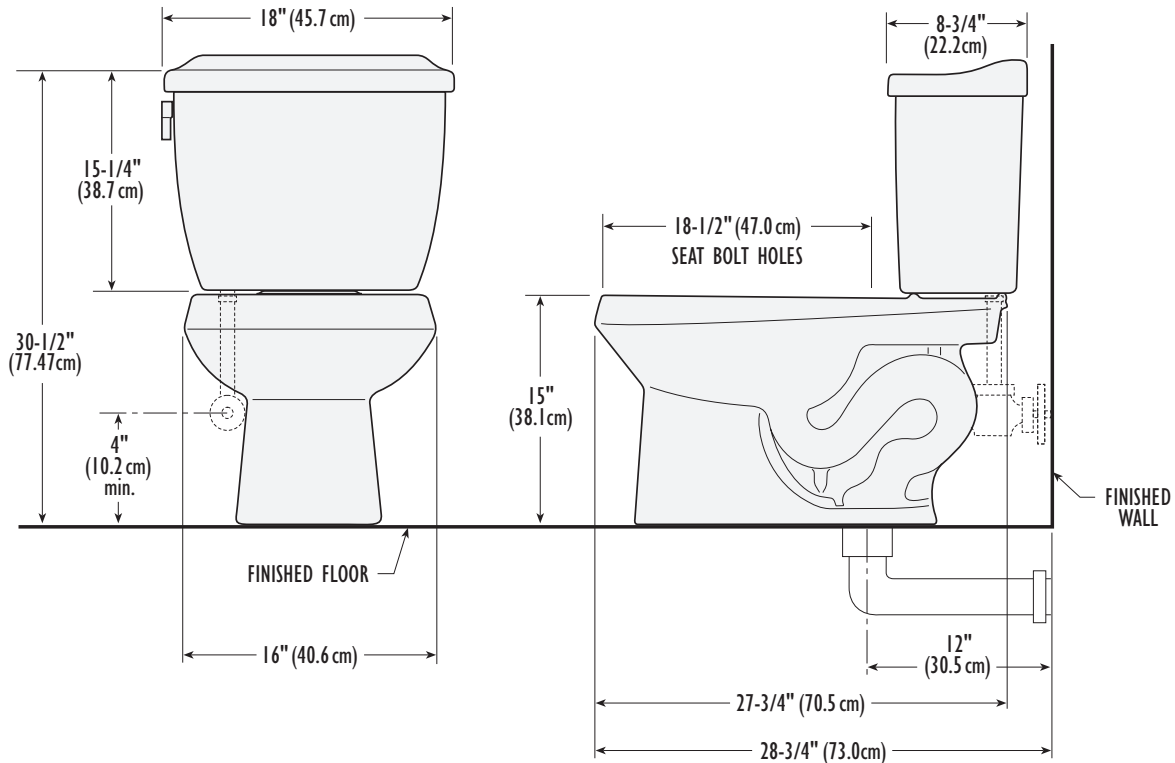

Features

2-1/8" Fully Glazed Trapway – Passes a 2" Ball

Dual-Flush, High-Efficiency Toilet (HET) with Powerful 1.6 gpf / 6.0 lpf Flush and 1.1 gpf / 4.0 lpf Flush

Equipped with – Pilot Valve

Flushes 600 grams of solids per MaP test

8-1/2" x 7" Water Surface

Extra-Large Footprint

Lifetime Warranty on Vitreous China

High-Gloss Vitreous China – Durable, Nonporous

Specifications

3113	Elongated Bowl	48 Lbs.
3436	12" Rough-In Dual-Flush Tank	34 Lbs.
3437	12" Right-Hand Dual-Flush Tank	34 Lbs.

IN FLUSHING PERFORMANCE

Vortens™

ALL PERFORMANCE.
NO PROBLEMS.

VIENNA ELX-DF

Model 3113-3436

**Dual-Flush
Elongated
High-Efficiency Toilet**

Dimensions

Rough-in dimensions can vary +1/4" or -1/4" (0.6 cm)

Specifications

3113	Elongated Bowl	48 Lbs.
3436	12" Rough-In Dual-Flush Tank	34 Lbs.
3437	12" Right-Hand Dual-Flush Tank	34 Lbs.

* Can also be used with Dual-Flush Tank 3420

U.S. CUSTOMER SERVICE

Toll Free: 866-821-2811 • customerservice@vortens.com