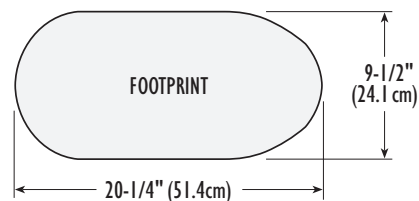

8-1/2" x 7" Water Surface

Extra-Large Footprint

Lifetime Warranty on Vitreous China

High-Gloss Vitreous China – Durable, Nonporous

Specifications

3113	Elongated Bowl	48 Lbs.
3436	12" Rough-In Dual-Flush Tank	34 Lbs.
3437	12" Right-Hand Dual-Flush Tank	34 Lbs.

IN FLUSHING PERFORMANCE

Vortens™

ALL PERFORMANCE.
NO PROBLEMS.

VIENNA ELX-DF

Model 3113-3436

**Dual-Flush
Elongated
High-Efficiency Toilet**

Dimensions

Rough-in dimensions can vary +1/4" or -1/4" (0.6 cm)

Specifications

3113	Elongated Bowl	48 Lbs.
3436	12" Rough-In Dual-Flush Tank	34 Lbs.
3437	12" Right-Hand Dual-Flush Tank	34 Lbs.

* Can also be used with Dual-Flush Tank 3420

U.S. CUSTOMER SERVICE

Toll Free: 866-821-2811 • customerservice@vortens.com