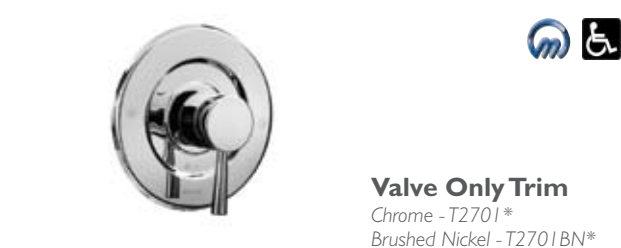

Single Handle Lav
 Chrome - 6100
 Brushed Nickel - 6100BN

Single Handle Vessel Lav
 Chrome - 6111
 Brushed Nickel - 6111BN

8" Wide Spread Lav
 Chrome - T6110*
 Brushed Nickel - T6110BN*

Roman Tub
 Chrome - T913*
 Brushed Nickel - T913BN*

Roman Tub with Hand Shower
 Chrome - T914*
 Brushed Nickel - T914BN*

Kitchen
 Chrome - 7100
 Stainless - 7100SL

Valve Only Trim
 Chrome - T2701*
 Brushed Nickel - T2701BN*

Slide Bar
 Chrome - 3887
 Brushed Nickel - 3887BN

Shower Valve Trim
 Chrome - T2702*
 Brushed Nickel - T2702BN*

Tub/Shower Valve Trim
 Chrome - T2703*
 Brushed Nickel - T2703BN*

Level is available in two beautiful finishes.

Chrome

Brushed Nickel

* Rough-in valve required. Please see Moen Price Catalogue for available rough-in model numbers.